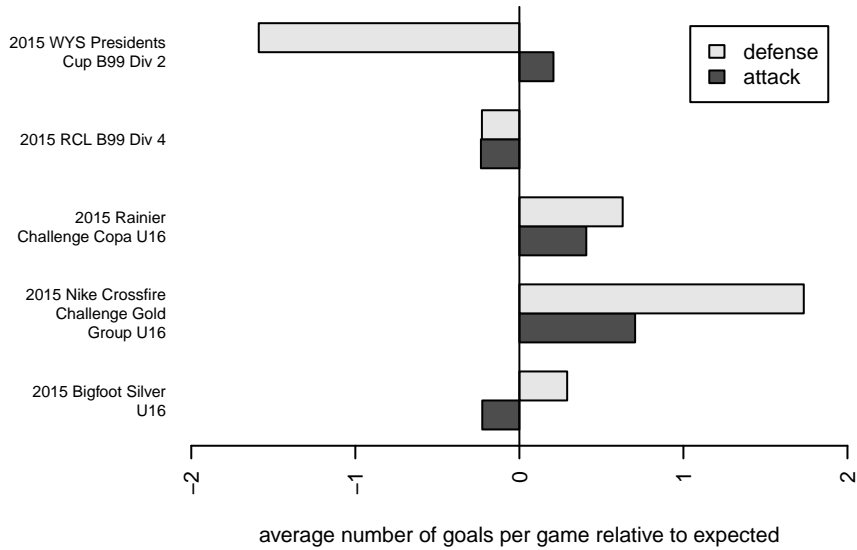

Performance relative to 13 month average