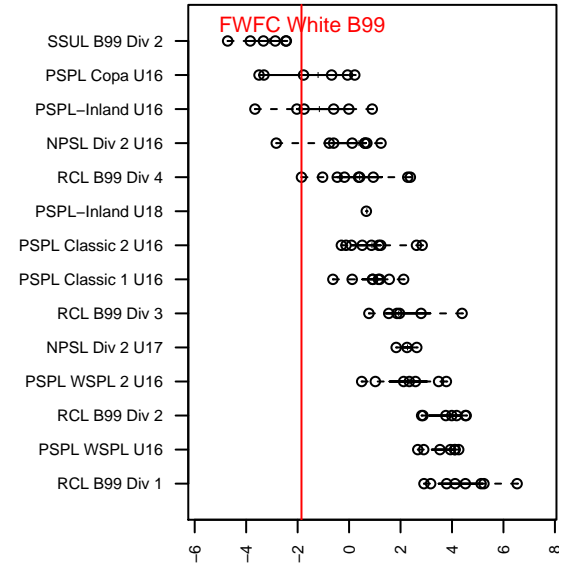

**attack and defense rating
relative to others at age
and all opponents in last 13 months**