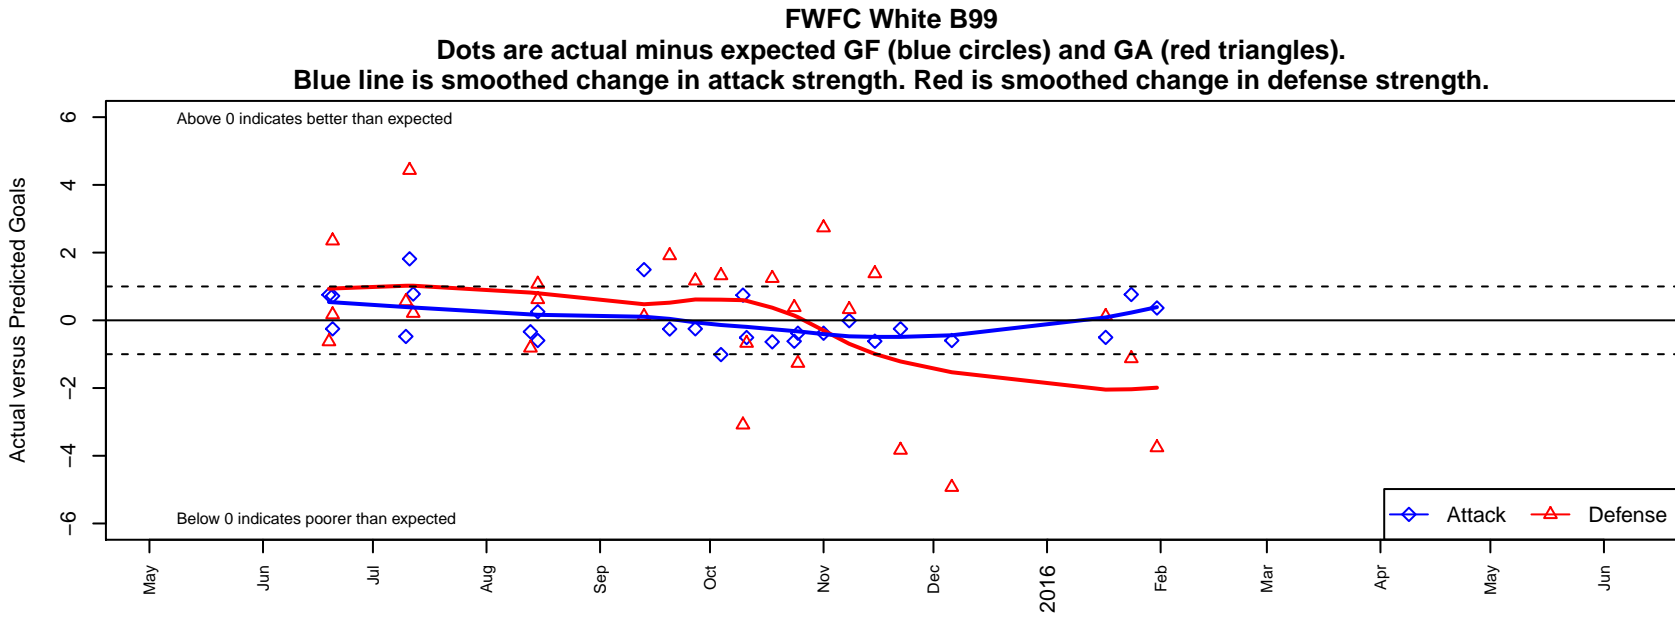

**attack and defense variance (black dot)
relative to other teams
and top 10 in region**

**attack and defense rating
relative to others at age
and all opponents in last 13 months**

FWFC White B99

Federal Way FC
Federal Way, WA
B99 total strength=1065
attack=2.19 defense=2.86
fall league = RCL B99 Div 4

alt names used:
FEDERAL WAY FOOTBALL FWFC B99 WHITE
FEDERAL WAY FOOTBALL FWFC B99 WHITE
Federal Way FC B99 White
FWFC B99 White (B)
FWFC B99 White (B)

Venues played:
2015 Rainier Challenge Copa U16
2015 Nike Crossfire Challenge Gold Group U16
2015 Bigfoot Silver U16
2015 RCL B99 Div 4
2015 WYS Presidents Cup B99 Div 2